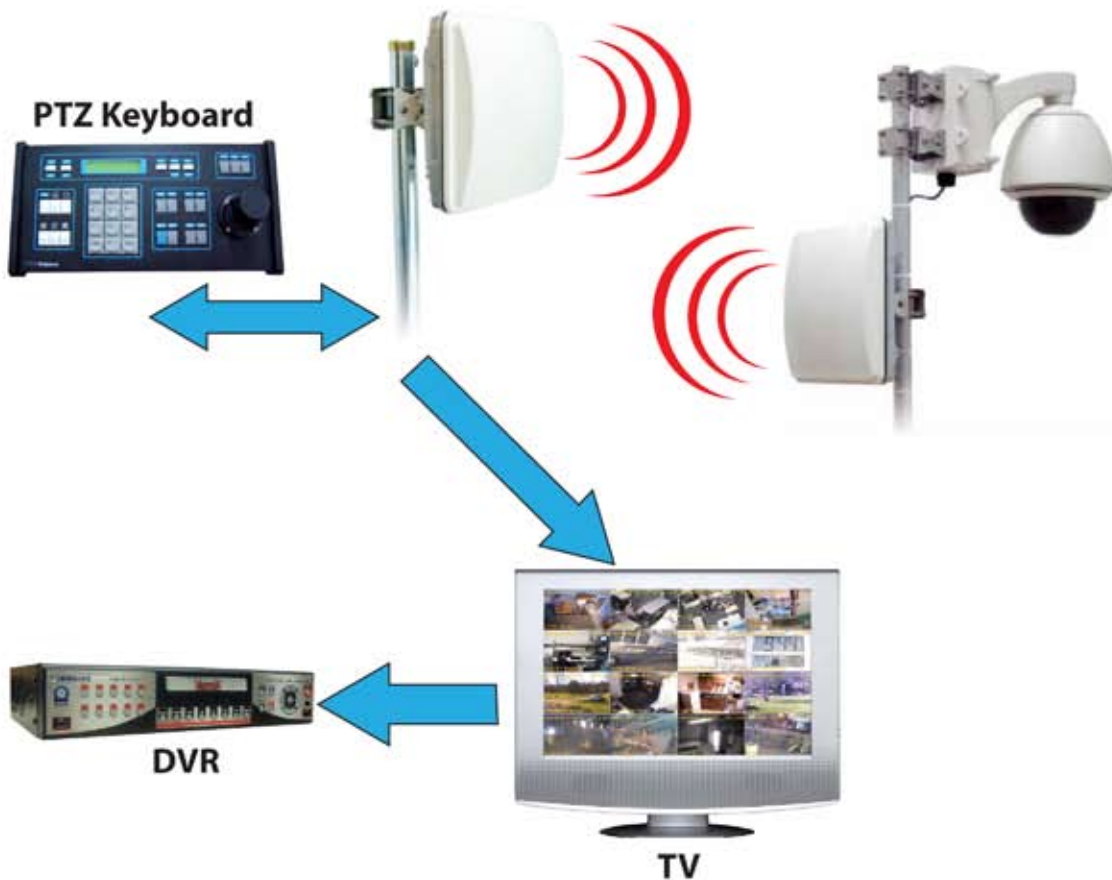

# 2.4 GHz Digital Microwave Transmission

Model #: RG-PTZW-24

## Specifications:

Item		RG-PTZW-24 Transmitter	RG-PTZW-24 Receiver
Video	Video Input / Output	Composite	Composite
	Video Type	NTSC / PAL	NTSC / PAL
	Video Compression	H.264	H.264
	Fps per Channel	D1 30fps	D1 30fps
	Resolution	NTSC 720 x 480 PAL 720 x 576	720 x 480 720 x 576
Audio	Microphone Input	1Port	1Port
	Speaker Output	1Port	1Port
	Compression	G.721	G.721
Wireless	Frequency Operation	2400-2483 Mhz	2400-2483 Mhz
	Transmission Velocity	BPSK:4Mbps QPSK:8Mbps	BPSK:4Mbps QPSK:8Mbps
	Distance	BPSK:5KM QPSK:4KM	BPSK:5KM QPSK:4KM
	Transmission Power	2WATTS	-85dBm
	Panel / Antenna Gain	14dBi	14dBi
PTZ/ Alarm		RS-485	RS-485
Power Supply		DC12x2A for AC Adaptor	DC12x2A for AC Adaptor
Dimensions		H275xW290xD110 m/m	H275xW290xD110 m/m
Weight		3KG	3KG