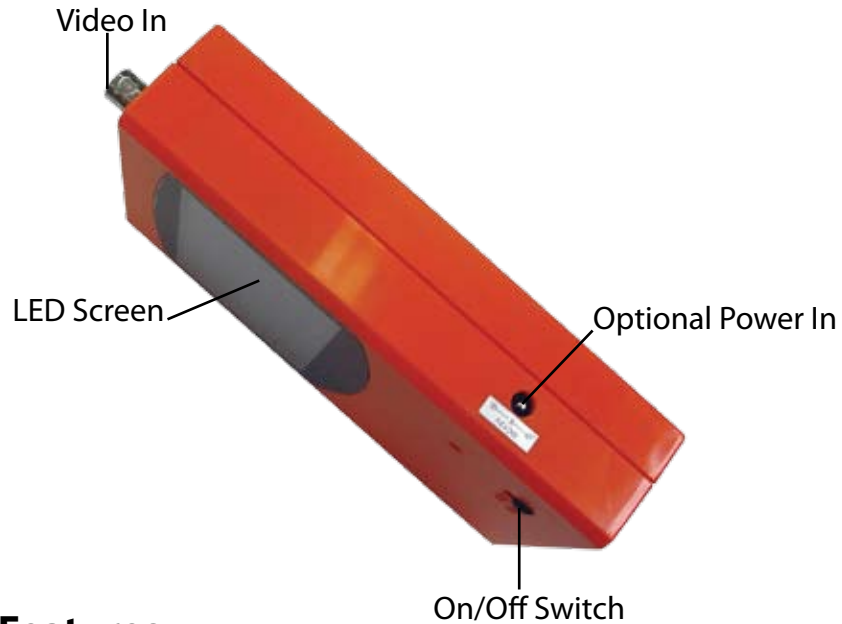

Model: TMOrange

Use the TMOrange to test cameras operating effect and precisely adjust the angles.

Features

- 3.5-inch TFT color LCD monitor
- Built-in 1/3 inch color CCD camera

Specifications

Camera CCD:	1/3-inch
Display size:	3.5 inch
Pixel pitch:	0.150mm(W)x0.216mm(H)
Effective display area:	72mm(W)x50.544mm(H)
Resolution:	480(W)x234(H)
Input/Output signal:	1.0Vp-p Video
Connector:	BNC
System:	PAL/NTSC
Power source:	8 x AA alkaline batteries
Power consumption:	2.28W
Dimensions:	150mm(H)x85mm(W)x73mm(D)
Weight:	200g

TMOrange
Battery Compartment

Includes

- Leather bag with belt
- Video BNC connector
- Three port power cable for optional power input