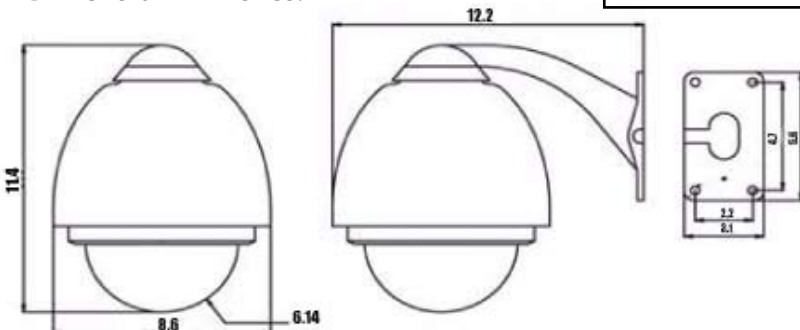

LONG RANGER

432X Zoom and High Resolution

Our BEST Dome with High Speed - High Resolution & our Longest Zoom Lens EVER!

Model #: RPTZ-Long Ranger

- 36X Zoom Lens (3.4mm to 122.4mm) - plus 12X Digital Zoom =432X Zoom Optical and Digital Zoom is integrated for seamless operation.
- 480 Lines of Resolution
- Sony EXview technology for very low light condition
- Extreme Weather & Temperature Dome - will tolerate temperatures from -40°F up to 140°F
- High Speed Pan/Tilt Mechanism
- 180° Tilt with Auto - Picture - Flip feature
- 360° Continuous Panning (at up to 300°/second speed)
- Heater & Blower included

AND - a PRICE that
CAN'T be beat
ANYWHERE!

Dimension in inches:

Video	
Optical Technology Base	1/4" -type EXview HAD CCD
Picture Elements (H x V in mm)	EIA/NTSC: 795H x 596V
Resolution	480 Lines
Minimum Illumination	1/60 s mode: 1.4 lx (typical) (F1/6, 50IRE) 1/4 s mode: 0.1 lx (typical) (F1.6, 50IRE)
S/N Ratio	>50dB
Electronic Shutter Speed	1/1 to 1/10,000 s, 22 steps
Zoom	36X Optical 12X Digital = 432X Total Zoom
Focus	Auto/Manual
Focal Length	f=3.4~122.4mm 35X
Iris	Auto/Manual
White Balance	Auto, ATW, Indoor, Outdoor, One-push, Manual
Video Output	VBS: 1.0 Vp-p (sync negative), Y/C
AE Control	Auto, Manual, Priority mode, Bright, EV compensation, Backlight compensation, Slow AE
Backlight Compensation	On/Off
Privacy Zone Masking	On/Off (24 positions)
Flicker Cancel	AUTO
PTZ	
Pan Speed	0-300°/sec
Tilt Speed	0-120°/sec
Pan Range	360° continuously
Tilt Range	90° (180° w/ auto flip)
Presets	128 presets (total)
Communication	Multiprotocol, RS485
Weight	4lbs / 2Kg
Operating Temperature	-40°F to 140°F
Power	
Power Supply	AC24V +/- 1.50
Power Consumption	20VA
Power Consumption	
Motor Running	600mA
Standby	370mA
Fan Running	450mA
Heater on	180mA