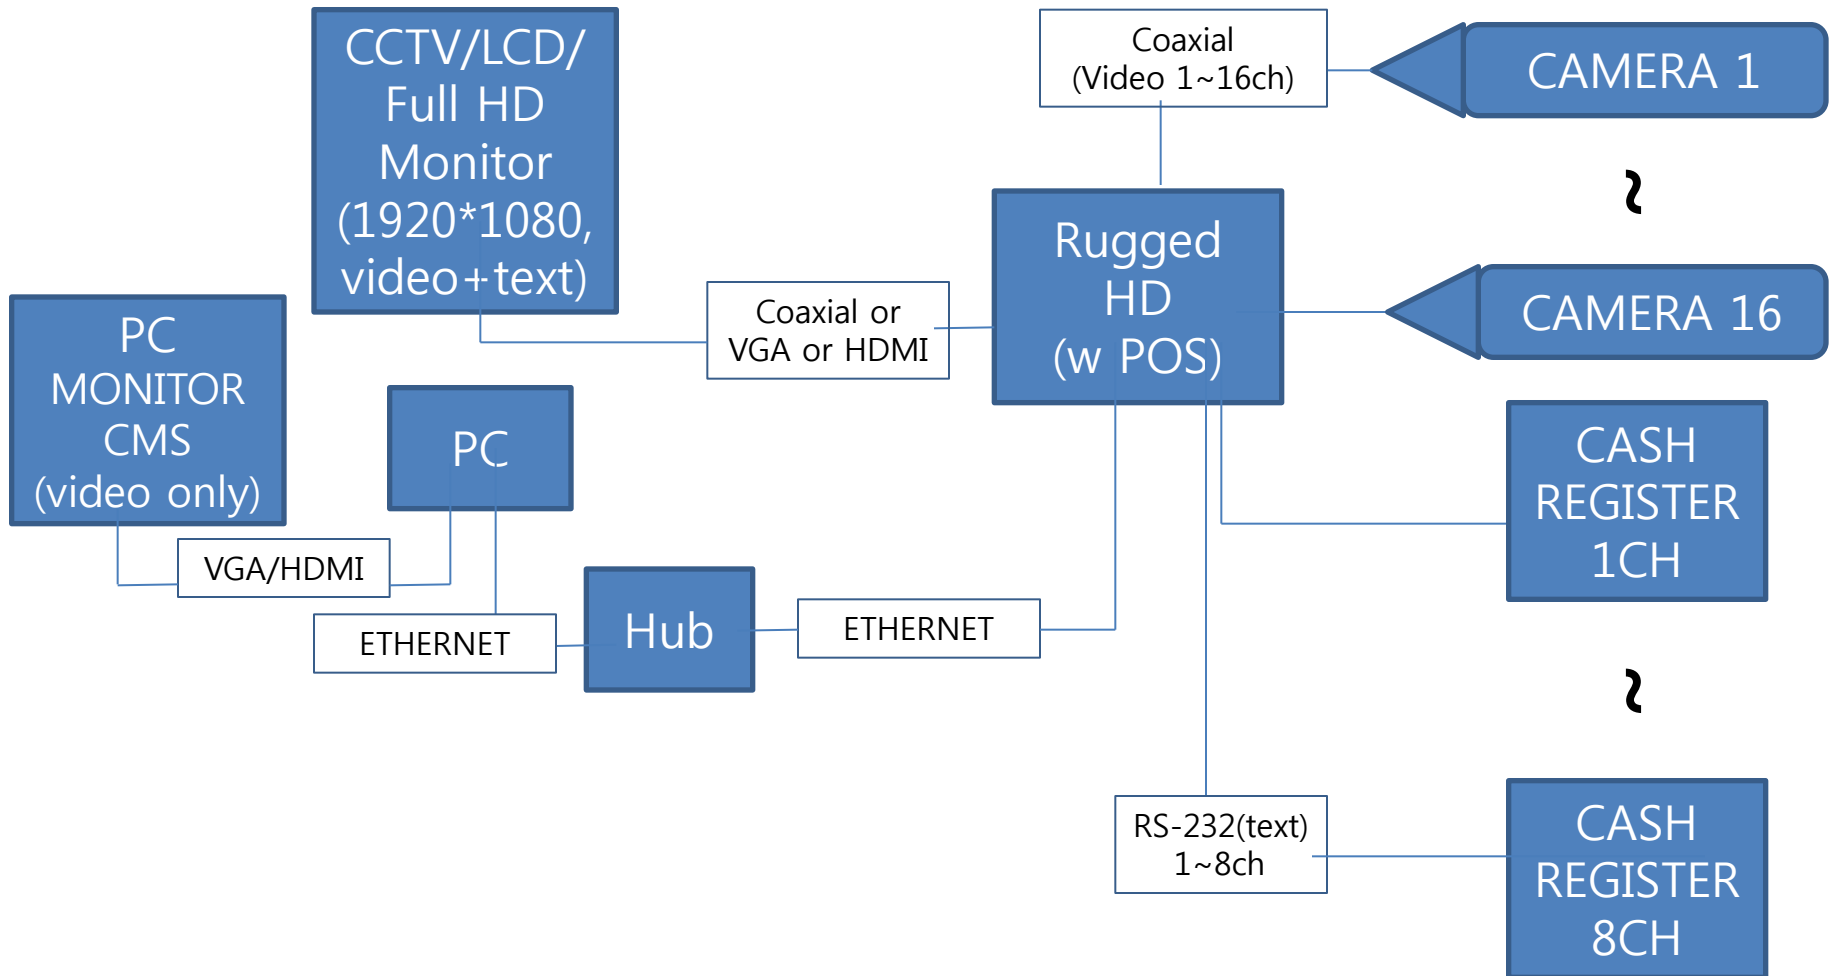

Rugged CCTV's current POS configuration

1. We need to know cash register(POS)'s model name and see its manual.
2. It is possible to connect 8 Text Interfaces through RS-232C between cash registers and DVR.