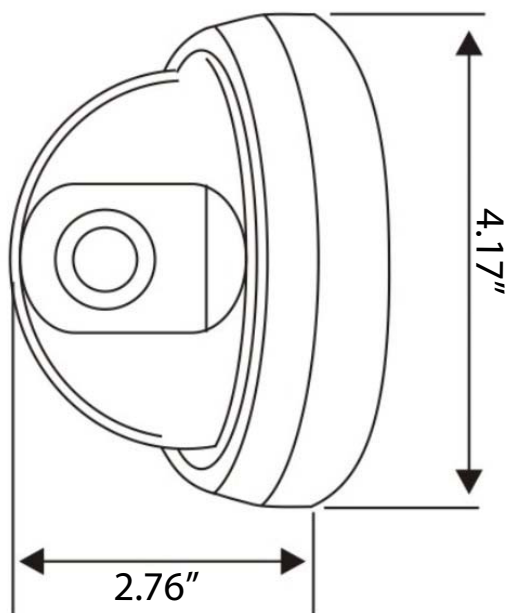

540FL

- › INDOOR/OUTDOOR DOME CAMERA
- › DAY & NIGHT
- › BUILT-IN 3.6MM LENS
- › METAL HOUSING
- › IP66 RATED
- › CEILING MOUNT

MODEL#: 540FL

Did you ever think you could get a 540 TV line dome camera with these specs for less than \$80? Well you can, and this flush mount indoor/Outdoor ceiling mounted dome has a picture better than domes for twice the price.

Hangs in minutes - lasts for years!

DIMENSIONS

Image sensor	1/3" Sony Super HAD CCD II
Effective Pixels	NTSC : 768(H) x 494 (V)
Horizontal Resolution	NTSC : 540 TV Lines
Scanning system	2:1 Interlaced
Synchronizing system	Internal
Minimum Illumination	0.1Lux
Lens	3.6mm
Back Light Compensation	Auto
White Balance	Auto
Gain Control	Auto
Electronic Shutter	NTSC : 1/60~1/100,000 sec.
S/N ratio	More than 50dB (AGC Off)
Gamma correction	>0.45
Video output	1.0 Vp-p Composite Signal (75ohm)
Operation Temperature	-10°C - +50°C
Operation Humidity	Within 95% RH
Power Supply	DC12V (+/-15%)
Dimensions (inches)	4.17"(L) X 4.17"(W) X 2.76"(H)
Weight-Net (Approx lbs.)	0.79lbs